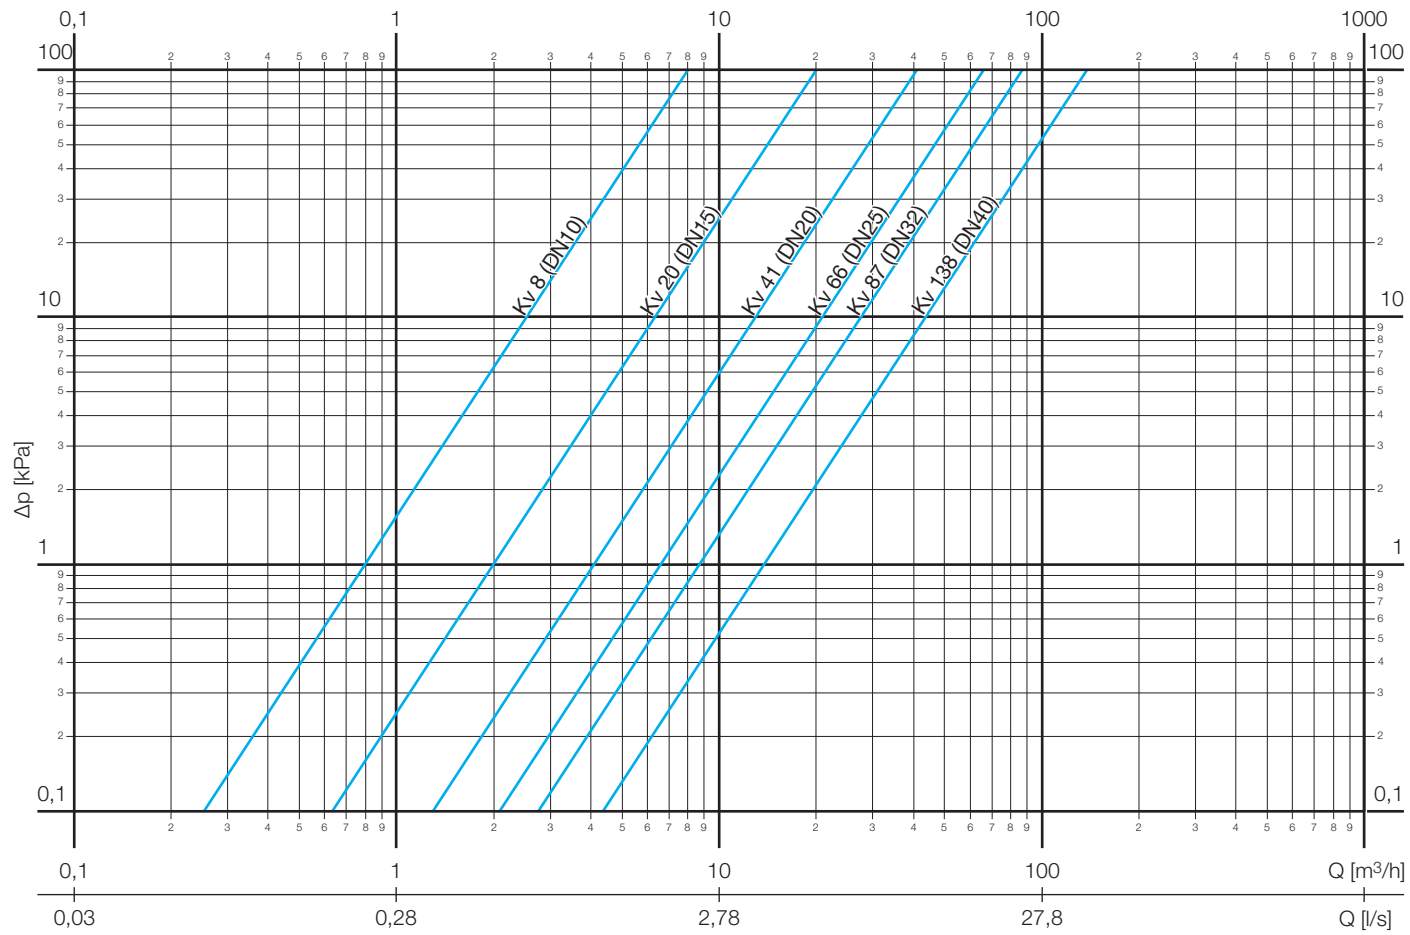

Kv-value chart of Vexve X ball valves

DN size	Kv value	
	Reduced bore	Full bore
10		8
15	8	20
20	14	41
25	25	66
32	41	87
40	67	139
50	106	

NOTE! Kv values for water

Pressure loss diagram of Vexve X full bore ball valves DN 10–40

Pressure loss diagram of Vexve X reduced bore ball valves DN 15–50